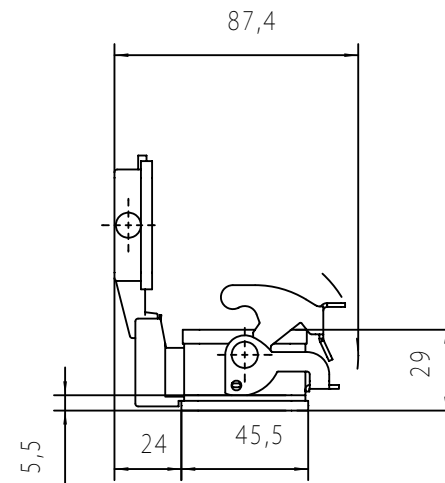

Diritti riservati

All rights reserved

dimensions in mm
Date 19/06/14
Sign Radice

JCVI 06 LP

Bulkhead housing, 1 lever + cover

Scale

1:2