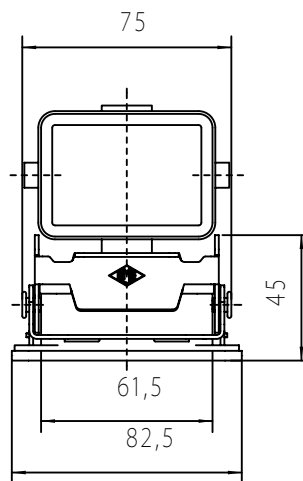

Diritti riservati

All rights reserved

dimensions in mm
Date 19/06/14
Sign Radice

JCVI 06 LP

Bulkhead housing, 1 lever + cover

Scale

1:2