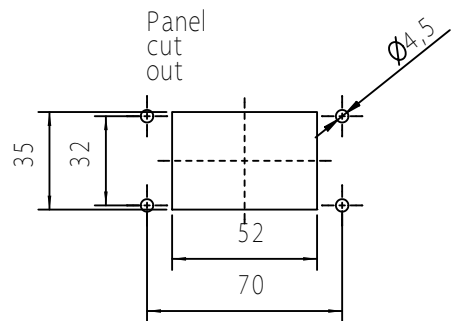

Diritti riservati

All rights reserved

dimensions in mm
Date 19/06/14
Sign Radice

JCVI 06 LP

Bulkhead housing, 1 lever + cover

Scale

1:2